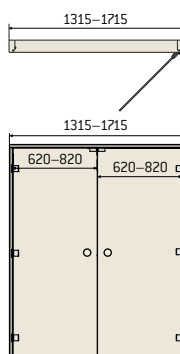

#### Measurements:

For example, 9 x 19 (frame measure 890 x 1890 mm) consists of 2 x 19 and 7 x 19 glass. Glass door with opening sidelights is tailored to your needs, ask more details from the factory.

## Harvia double glass door

Door size	Frame measure (mm)
13 x 19 13 x 21	1315 x 1890 1315 x 2090
15 x 19 15 x 21	1515 x 1890 1515 x 2090
17 x 19 17 x 21	1715 x 1890 1715 x 2090

Glass color choices are smoke gray, bronze, or clear and the frame material can be Alder or Aspen.

#### Measurements:

7 x 19 (frame measure 690 x 1890 mm)  
8 x 19 (frame measure 790 x 1890 mm)  
8 x 21 (frame measure 790 x 2090 mm)  
9 x 19 (frame measure 890 x 1890 mm)  
9 x 21 (frame measure 890 x 2090 mm)

#### Double glass door sizes:

13 x 19 (frame measure 1315 x 1890 mm)  
13 x 21 (frame measure 1315 x 2090 mm)  
15 x 19 (frame measure 1515 x 1890 mm)  
15 x 21 (frame measure 1515 x 2090 mm)  
17 x 19 (frame measure 1715 x 1890 mm)  
17 x 21 (frame measure 1715 x 2090 mm)