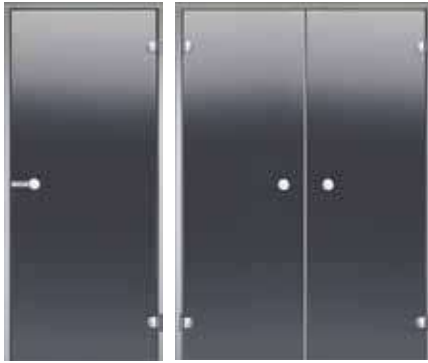

Aluminium frame door – Long-lasting and sustainable solution.

4 Harvia aluminum frame door is an excellent solution to the steam room or saunas door. It is designed for conditions where the materials required to have good moisture resistance. Door set no wooden parts. Aluminium frames (40 x 60 mm) are colored in gray. The glass is tempered 8 mm safety glass. Because of the seal, the steam and the heat won't go away from the steam room or outside of the sauna. Aluminium frame is long-lasting and sustainable solution. Aluminium frame is installed with hidden screws without any visible screw heads corrective. The finished result is a stylish and well-groomed. The door handle is a stylish chrome lever handle. The glass color options are bronze, smoke gray, clear and satin. Harvia aluminum frame is available in both single and double door. Satin glass is not available for a couple of glass on the door.