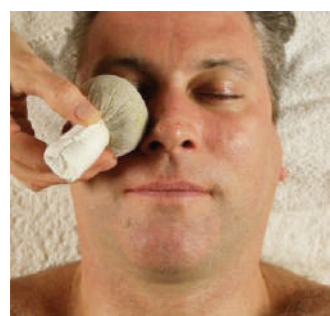

X-Large 5L, Large 1L, Medium 500L, Small 250L

Home Use Tester size:

One: 3.2ml Two: 5ml Three: 11ml Four: 15.6ml Five: 30.5ml

Dewi Inka Wellness and Traditional Herbs

Dewi Inka Wellness provide traditional herbs for deep relaxation, relieves stress and fatigue, boosts both emotional and physical well-being, assists alignment and postural integrity of the body, improves circulation of blood and lymph and stimulates the internal organs. The hot compresses are ideal for alleviating pain, stiff, sore or pulled muscles and ligaments, chronic back aches, arthritis, even skin conditions, migraines and chronic stress or anxiety.